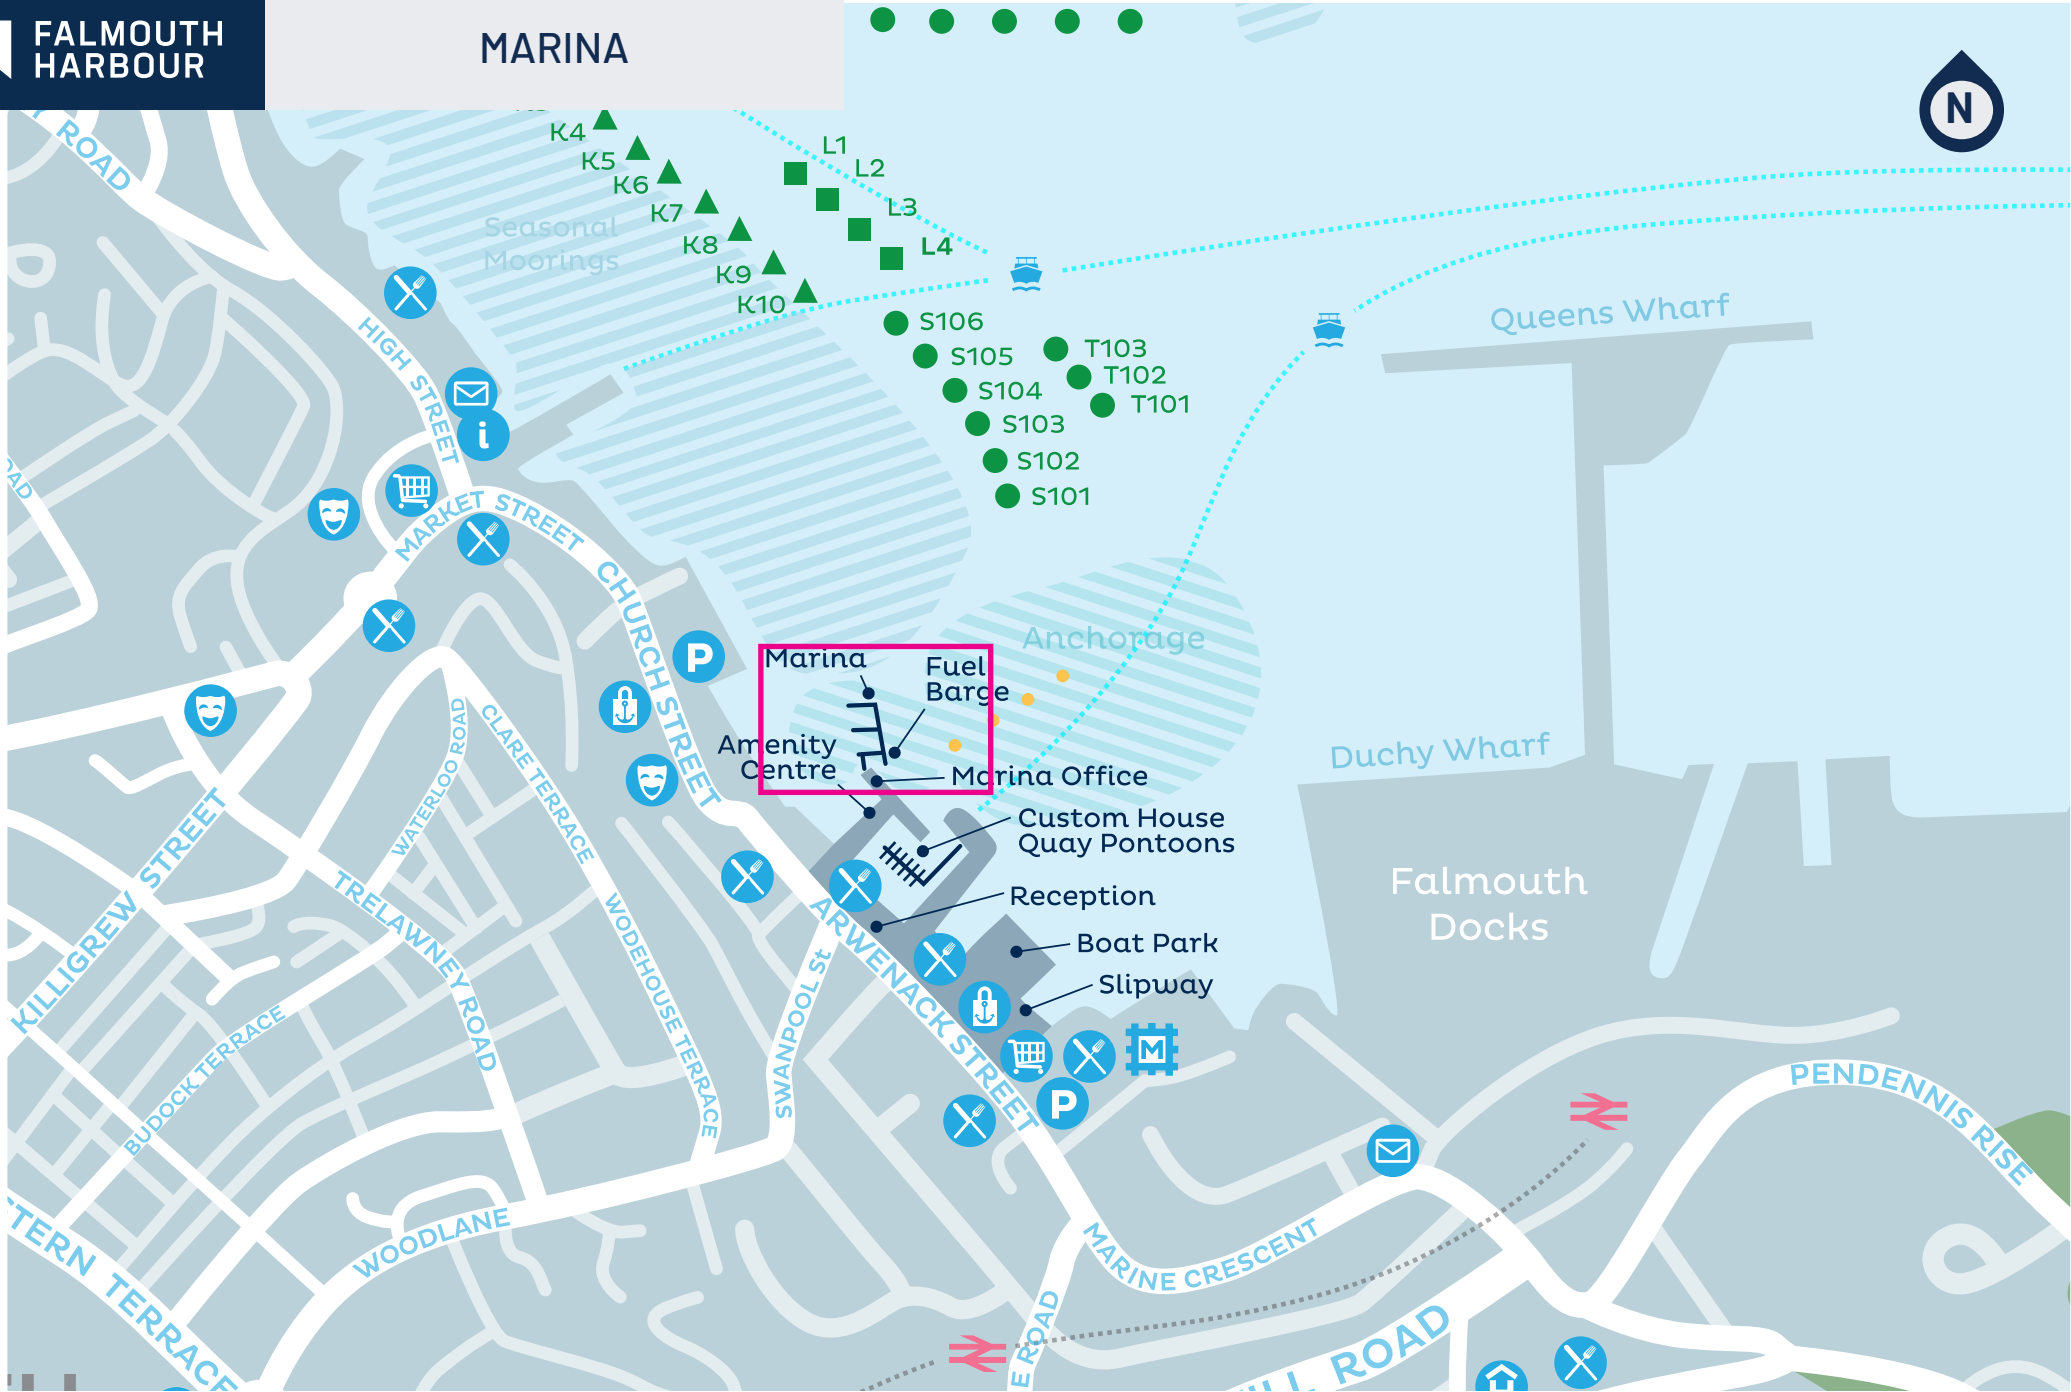

MARINA

KEY

-  Electricity Point
-  Life Ring
-  Fire Extinguisher
-  Water Tap
-  Emergency Ladder
-  Fuel Barge