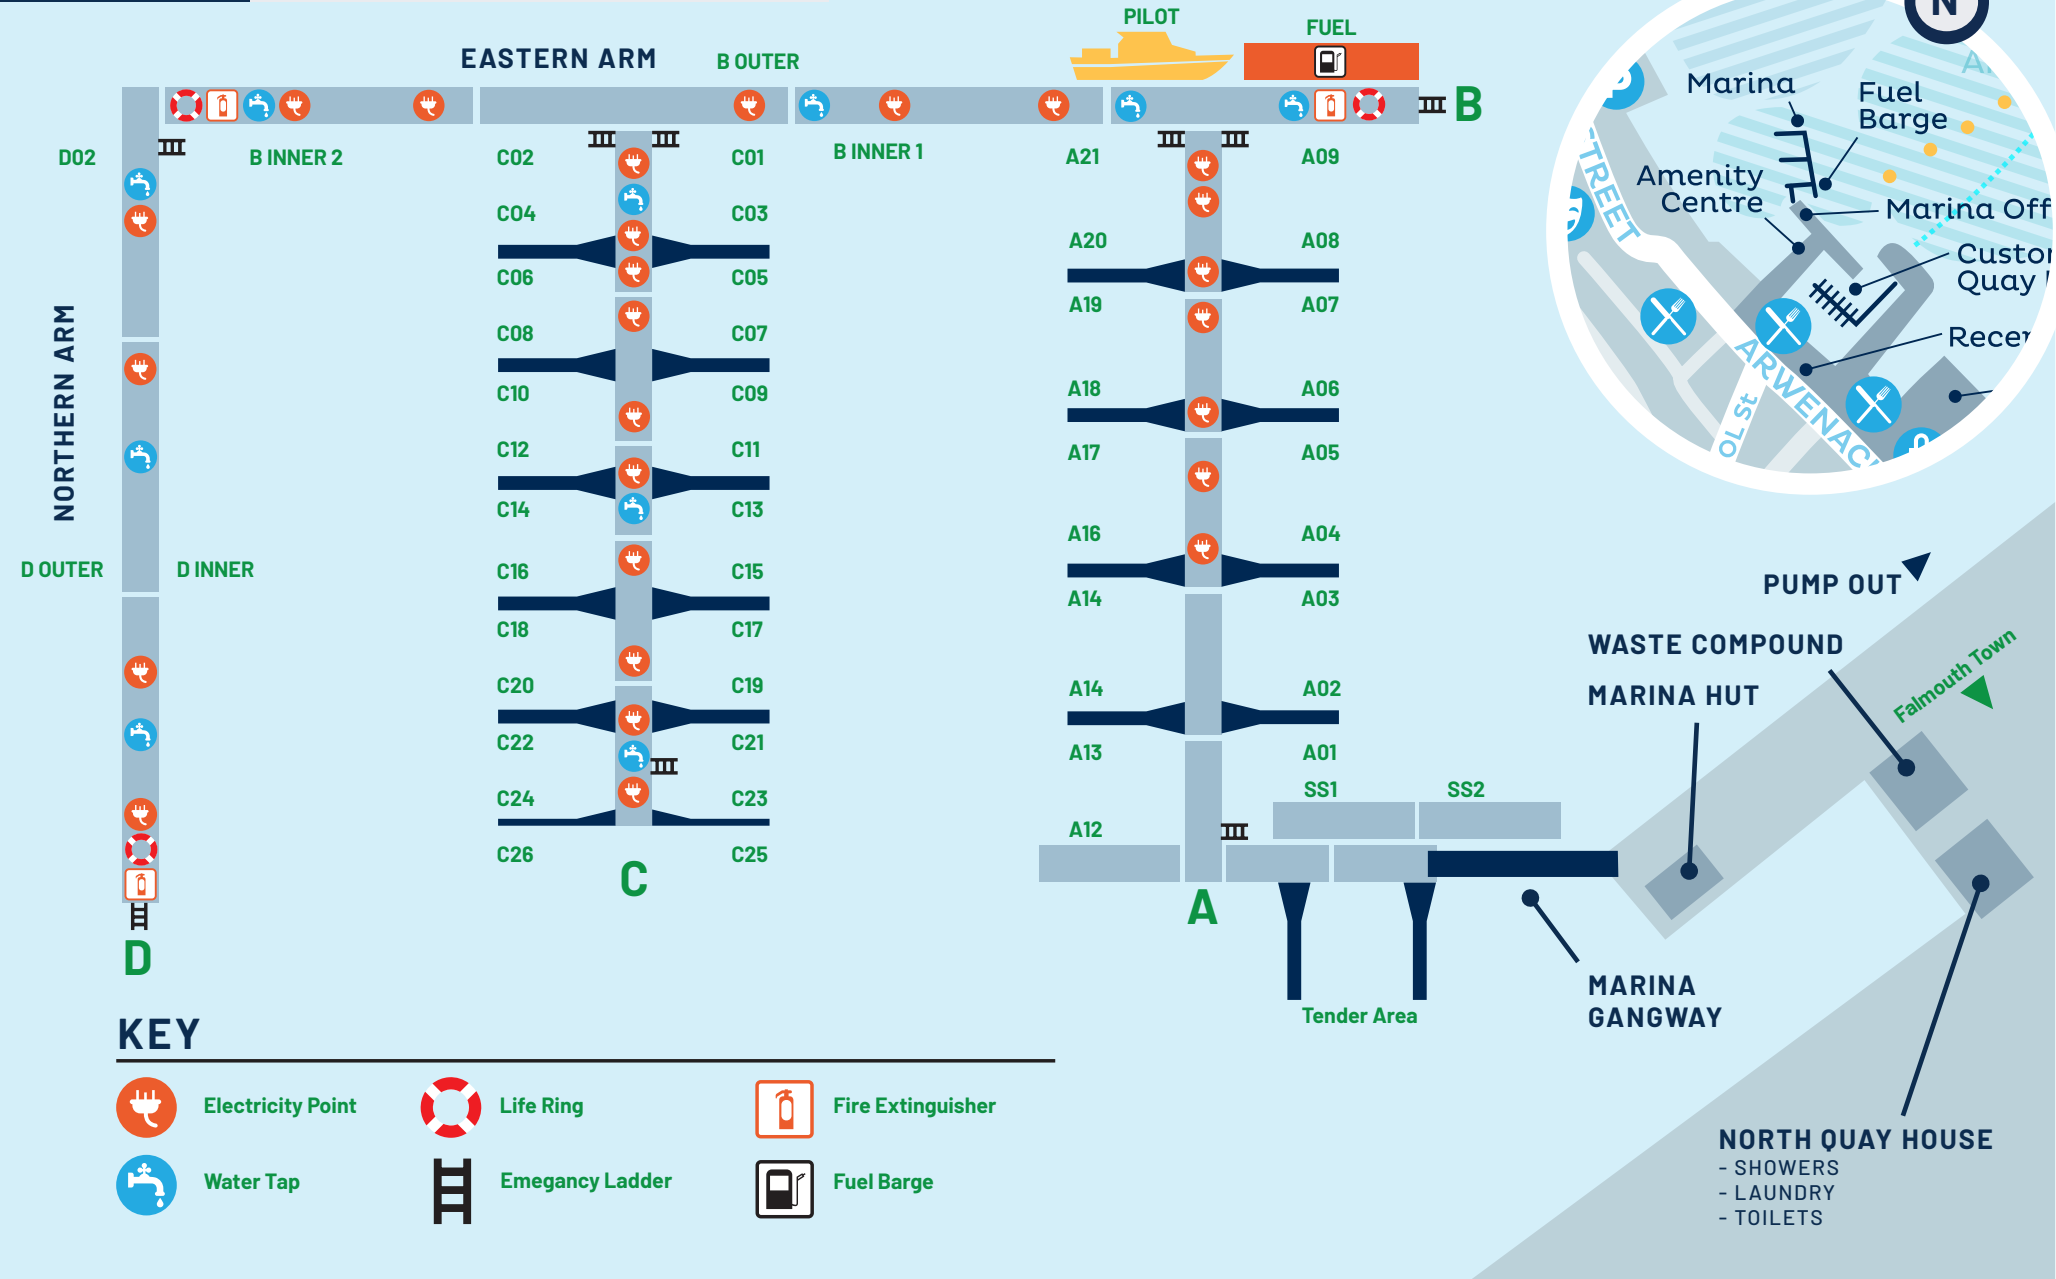

MARINA

KEY

-  Electricity Point
-  Life Ring
-  Fire Extinguisher
-  Water Tap
-  Emergency Ladder
-  Fuel Barge